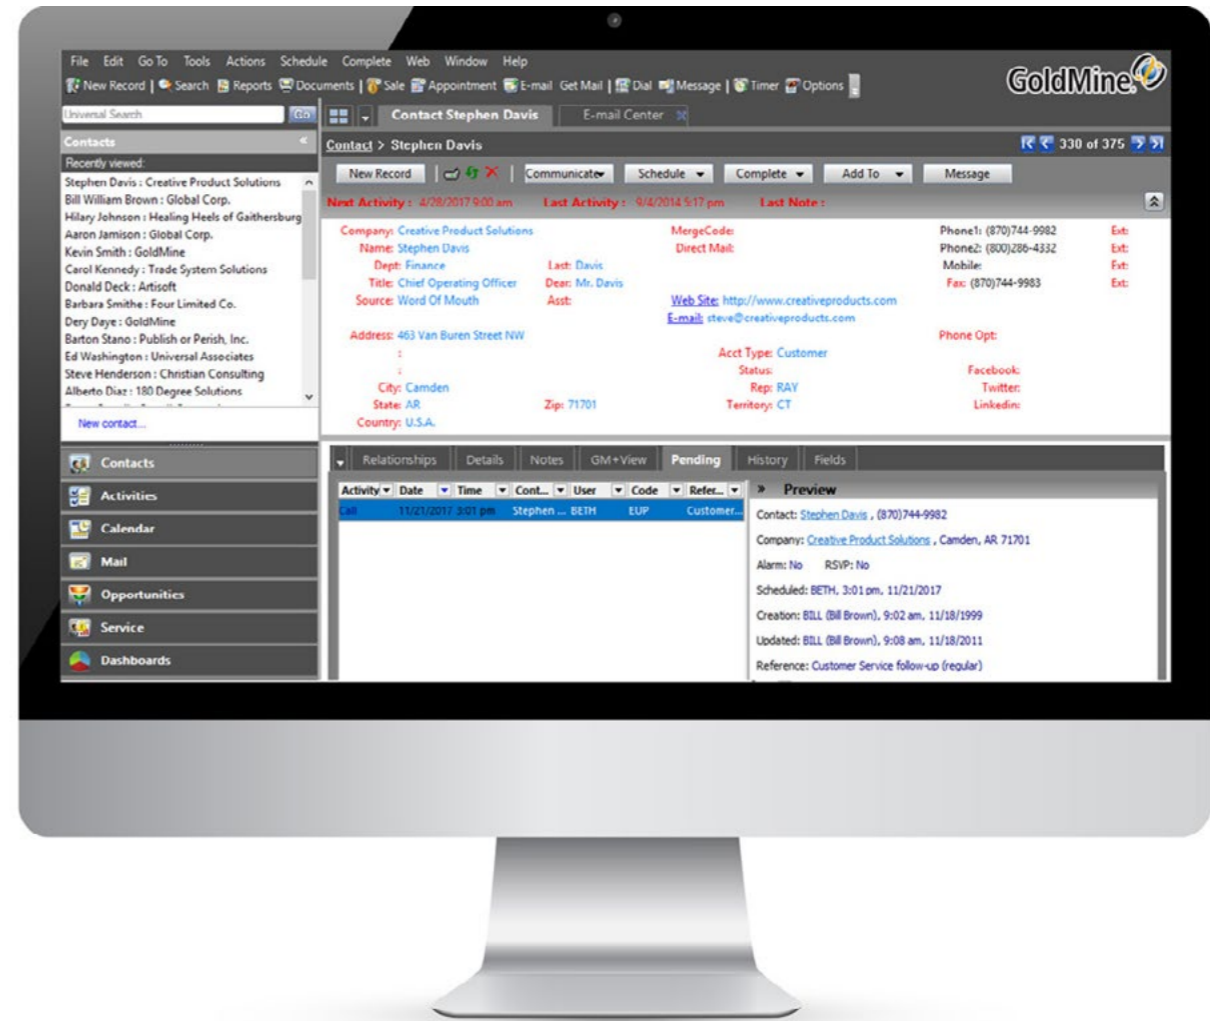

GoldMine Premium Edition

- Overall visual updates in most frequently used screens
- Upload groups from PE to Constant Contact
- Display more details for Constant Contact campaigns
- See Constant Contact email on contact record
- Service pack including numerous Email Center updates
- Compatibility with Office 365, Windows 10

GoldMine Web for Mobile & Remote Access

- New web screen configuration of sections
- Enhanced email linking
- User defined security enhancements
- Works on Android and iOS as well as Windows

Outlook Link PlugIn

NEW VISUAL ENHANCEMENTS

INTEGRATED WITH:

GOLDMINE OUTLOOK ENHANCEMENTS

CONSTANT CONTACT ANALYSIS

IMPROVED MOBILE & REMOTE ACCESS